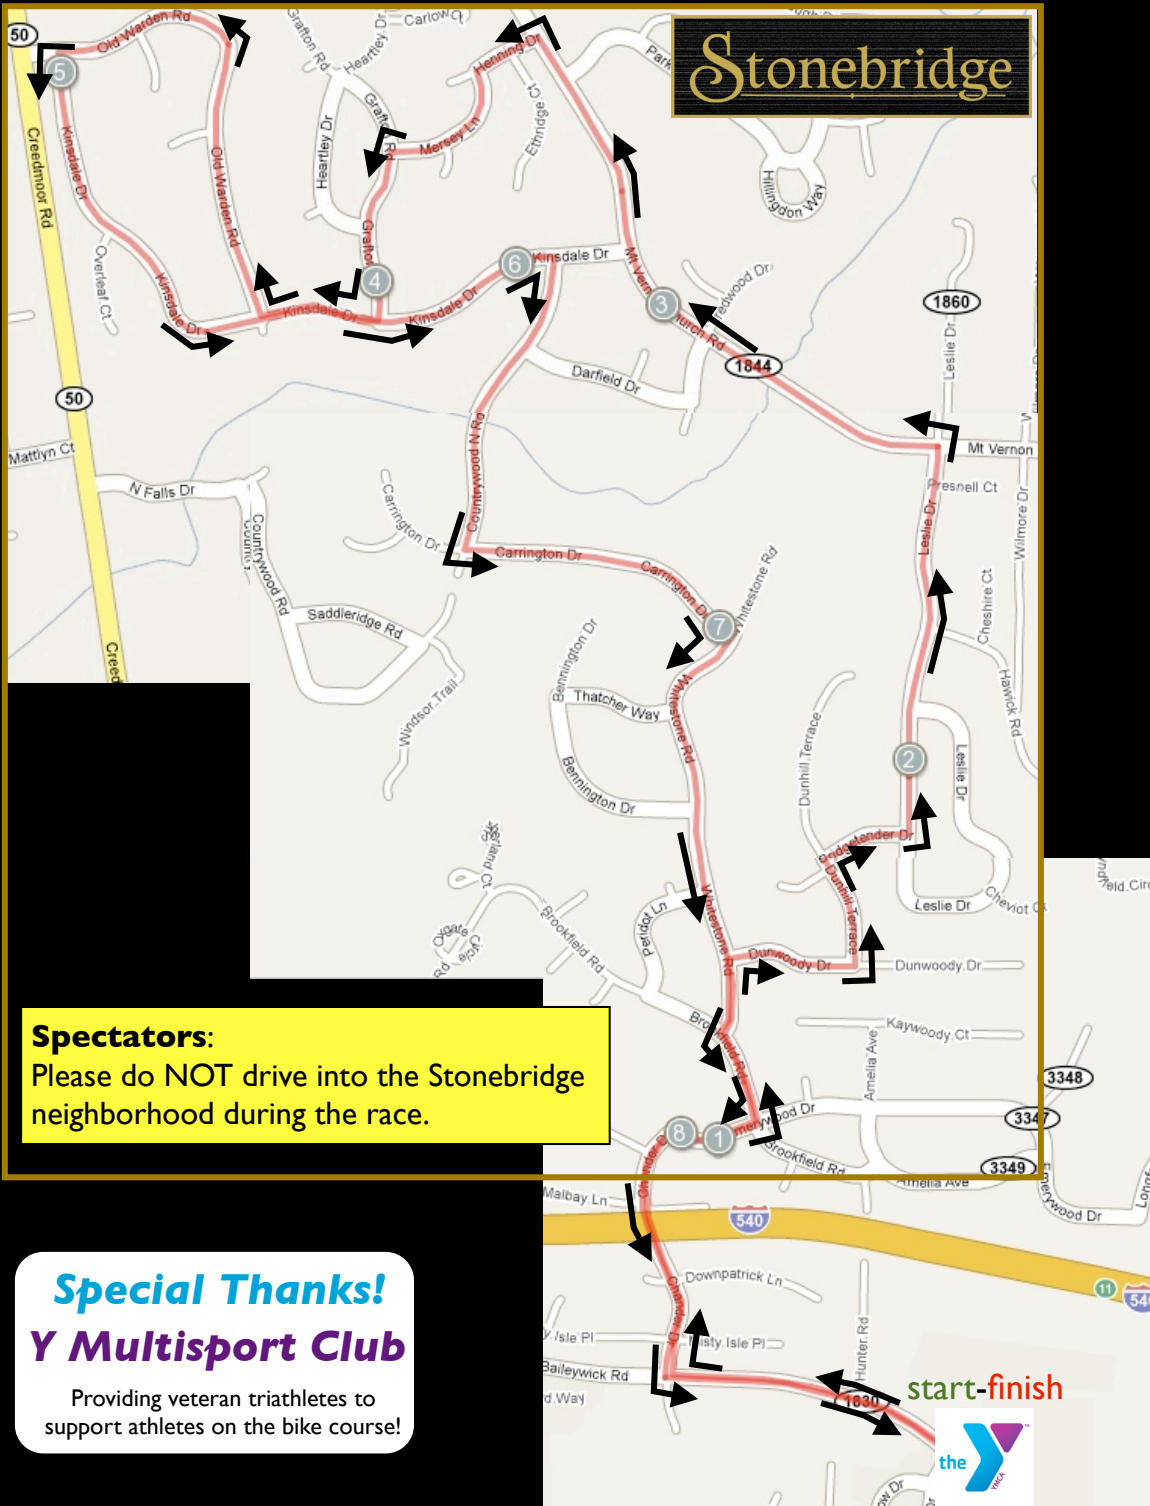

ramblin' rose
celebrating the empowerment of women

Raleigh /// Bike Map

START: AE Finley YMCA - western-most exit on Baileywick Rd

RIGHT: Baileywick Rd

RIGHT: Chander Dr - becomes Emerywood Dr

LEFT: Brookfield Rd

RIGHT: Whitestone Rd

RIGHT: Dunwoody Dr

LEFT: Dunhill Terrace

RIGHT: Bridgetender Drive

LEFT: Leslie Dr

LEFT: Mt. Vernon Church Rd

LEFT: Henning Dr

LEFT: Mersey Ln

LEFT: Grafton Rd

RIGHT: Kinsdale Dr

RIGHT: Old Warden Rd

LEFT: Kinsdale Dr

RIGHT: Countrywood N. Rd

LEFT: Carrington Dr

RIGHT: Whitestone Rd

LEFT: Brookfield Rd

RIGHT: Emerywood Dr - becomes Chander Dr

LEFT: Baileywick Rd

FINISH: AE Finley YMCA - western-most exit on Baileywick Rd

Spectators:
Please do NOT drive into the Stonebridge neighborhood during the race.